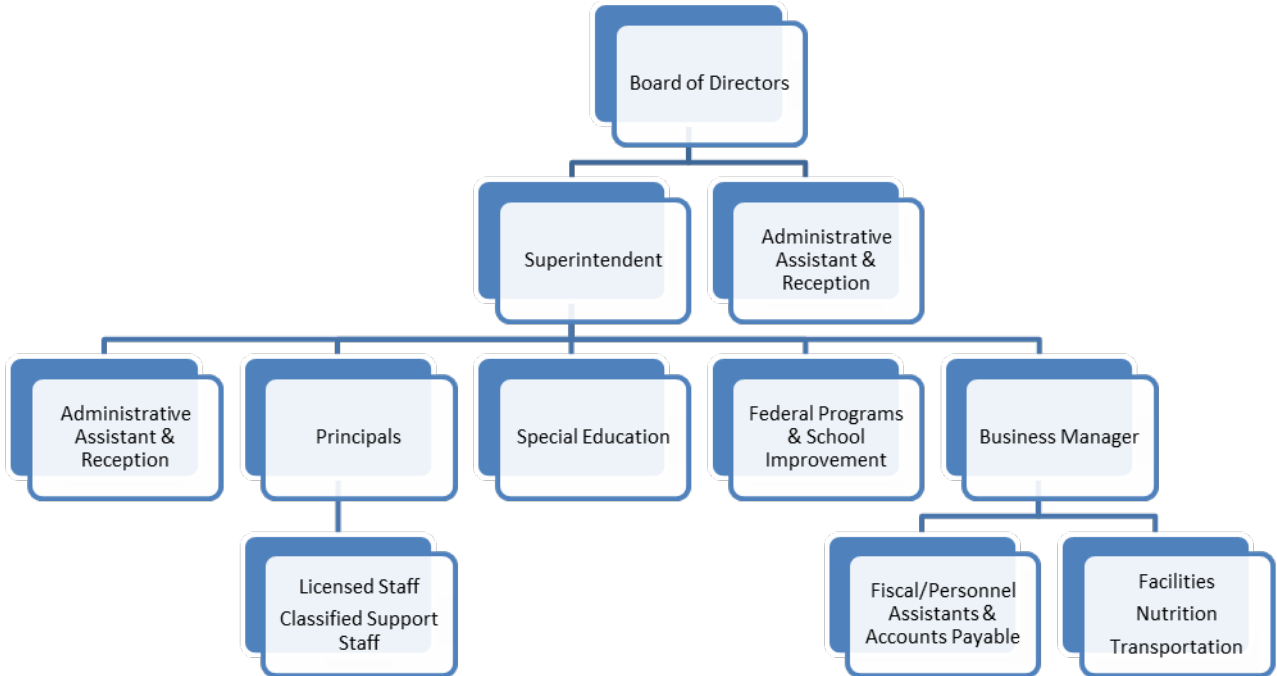

# Culver School District 4J

Code: CCA  
Adopted: 04/18/06  
Revised: 09/15/15

## Organizational Chart

END OF POLICY